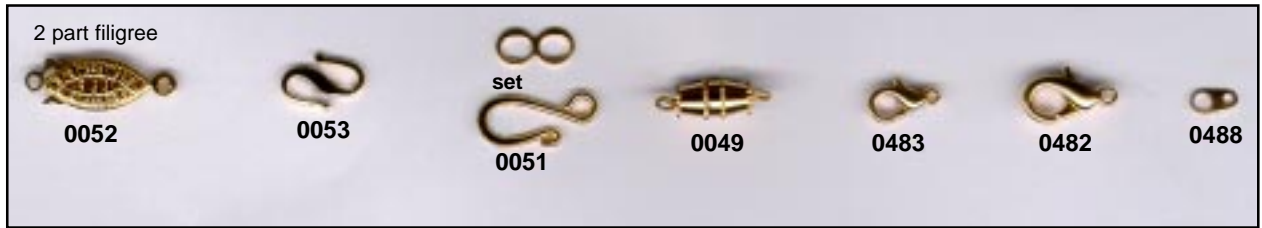

-AVAILABLE IN GOLD AND NICKEL PLATE

BRACELET / NECKLET CATCHES GOLD AND NICKEL PLATE

BEADING SUPPLIES -AVAILABLE IN GOLD AND NICKEL PLATE. PRICES PER 100 PIECES.

<p>Crimps</p> <p>2mm 0061</p> <p>2.5mm 0062</p>	<p>Bead tips 0063 to 0066, used to conceal the crimp or knot at end of wire. Gives added strength to strung designs.</p> <p>0063</p> <p>0064</p> <p>0065</p> <p>0066</p>	<p>Metal beads for stringing or wine charms</p> <p>10BE</p> <p>11BE</p>	<p>Split rings double loop rings for a more secure link, especially when beading.</p> <p>0420/D</p> <p>0518/D</p>
--	---	--	--