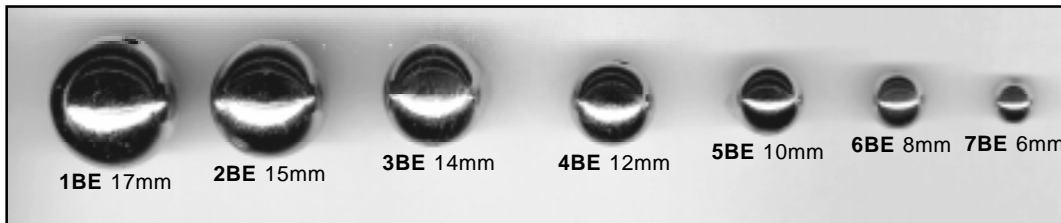

**1/2 PRICE ON GOLD METALISED PLASTIC BEADS
PRICES PER 100 PCS**