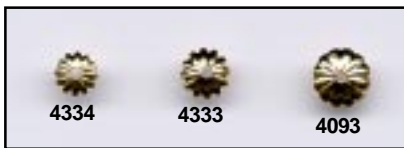

BEAD CAPS -GOLD AND NICKEL

prices per 100pcs

	100	500	1000
4333	3.00	2.40	2.10
4334	3.00	2.40	2.10
4093	6.00	4.80	4.20