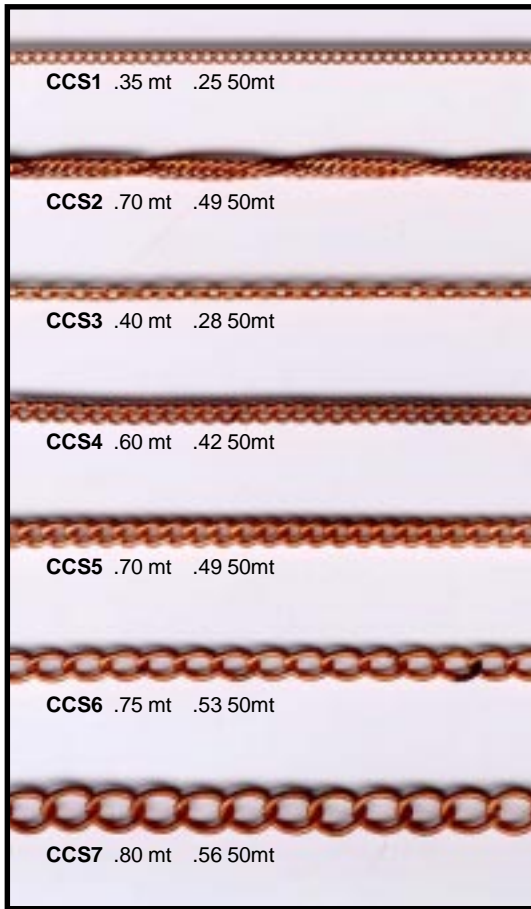

NEW! LOWER PRICED MOUNTINGS -ALL AVAILABLE IN GOLD PLATE, BROOCHES
AND BRACELETS ALSO AVAILABLE IN BRIGHT SILVER PLATE, PENDANTS IN BRIGHT NICKEL PLATE

1165
1.68 ea
1.18 10

1166
1.68 ea
1.18 10 **40X30 RECESSED**

1167
1.68 ea
1.18 10

1168
1.68 ea
1.18 10

1169
1.68 ea
1.18 10

1170
1.68 ea
1.18 10

1171
1.37 ea
0.96 10

1172
1.37 ea
0.96 10

1173
1.37 ea
0.96 10

1174
1.37 ea
0.96 10

40X30 RECESSED

2227
1.58 ea
1.10 10

2228
1.58 ea
1.10 10

2229
1.58 ea
1.10 10

28X18 RECESSED

2230
1.37 ea
0.96 10

2231
1.37 ea
0.96 10

2232
1.37 ea

7153
2.84 ea
1.98 10

28X18 MILLED EDGE

7154
2.84 ea
1.98 10

**COPPER COATED STEEL CHAINS
BULK LENGTHS, READY FOR PLATING OR
OXIDISING FOR ANTIQUE COPPER**

price per metre, same size as illustration

**JET BLACK BEAD SELLOUT
-QUALITY BEADS FROM EUROPE
AND JAPAN**